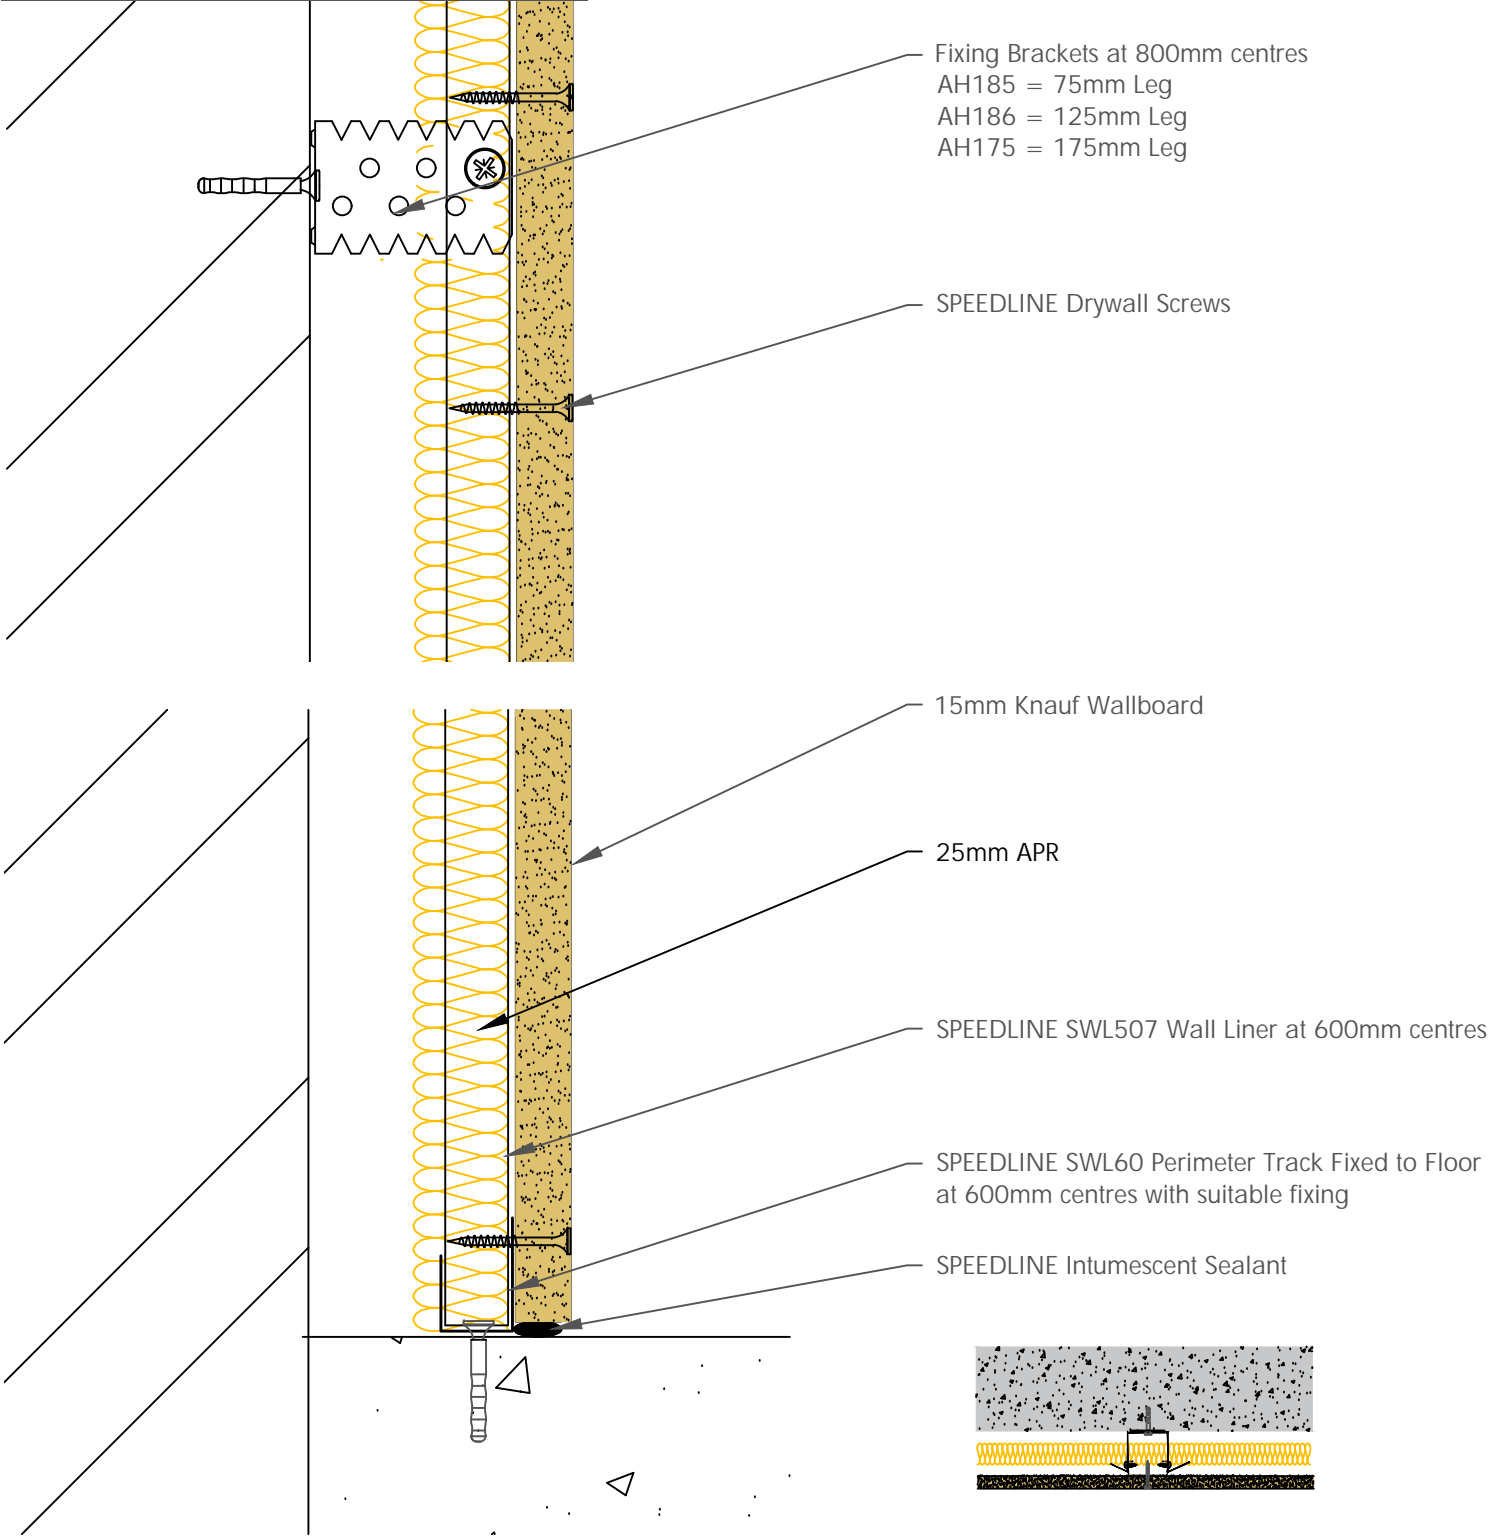

Board Thickness	Speedline Drywall Fixing Length
12.5mm & 15mm	25mm
12.5mm + 12.5mm	25mm + 38mm
12.5mm + 15mm	25mm + 42mm
15mm + 15mm	25mm + 42mm

CDR No: _____ DATE: 22/10/19 **Details to be read in conjunction with project specification guidelines**

WALL LINING SYSTEM - WL507-K-52(25)

All performance data and system specifications are for systems constructed with materials & components as shown. The inclusion or substitution of any other manufacturers materials or components could invalidate test data and system performance and permission must be given in writing by SIG PLC.